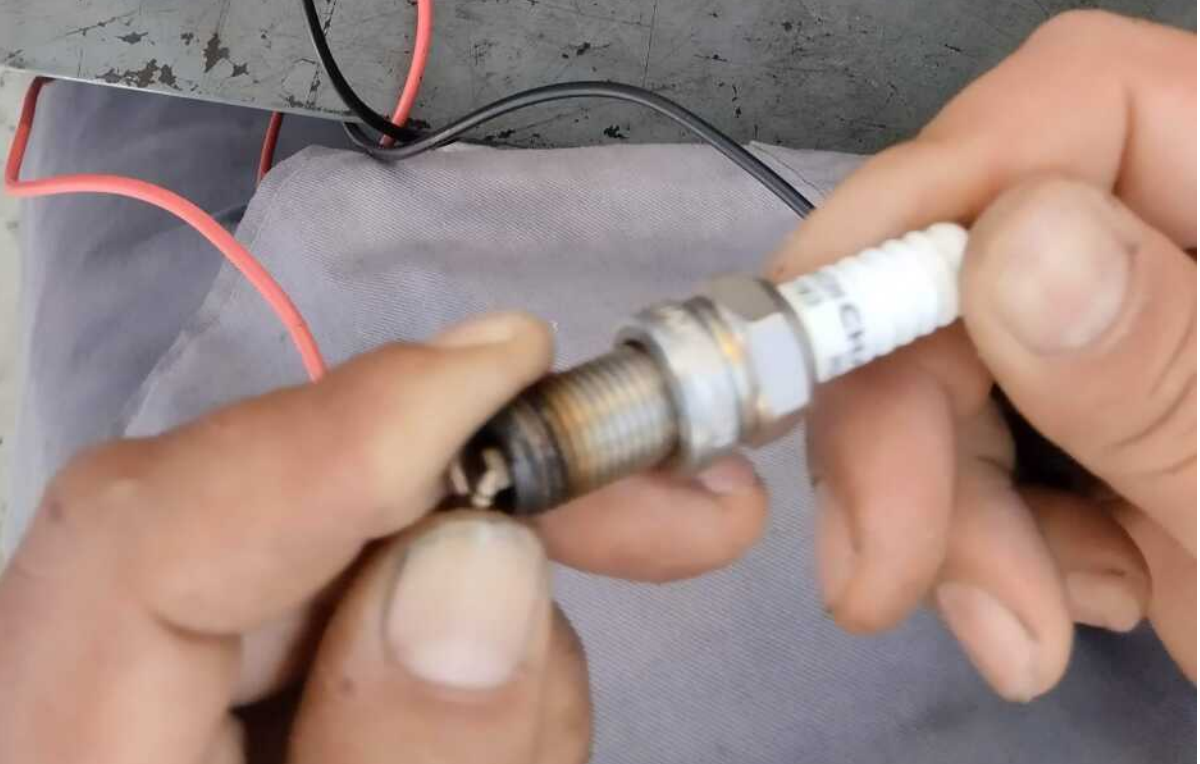

TRUPER MUT-105
APO
2.178
V

AUTO POWER OFF
SELECT/HOLD/*
F PNP NPN
20M 20mF OFF hFE Hz
200K 20K 2K 200 200m
°C/°F TEMP
A~ 20 200m 200 750 1000 200
A~ V~
TRUE RMS
20A mA COM
FUSED MAX 10SEC EACH 15MIN
MAX 500mA FUSED
MAX 1000V 750V~