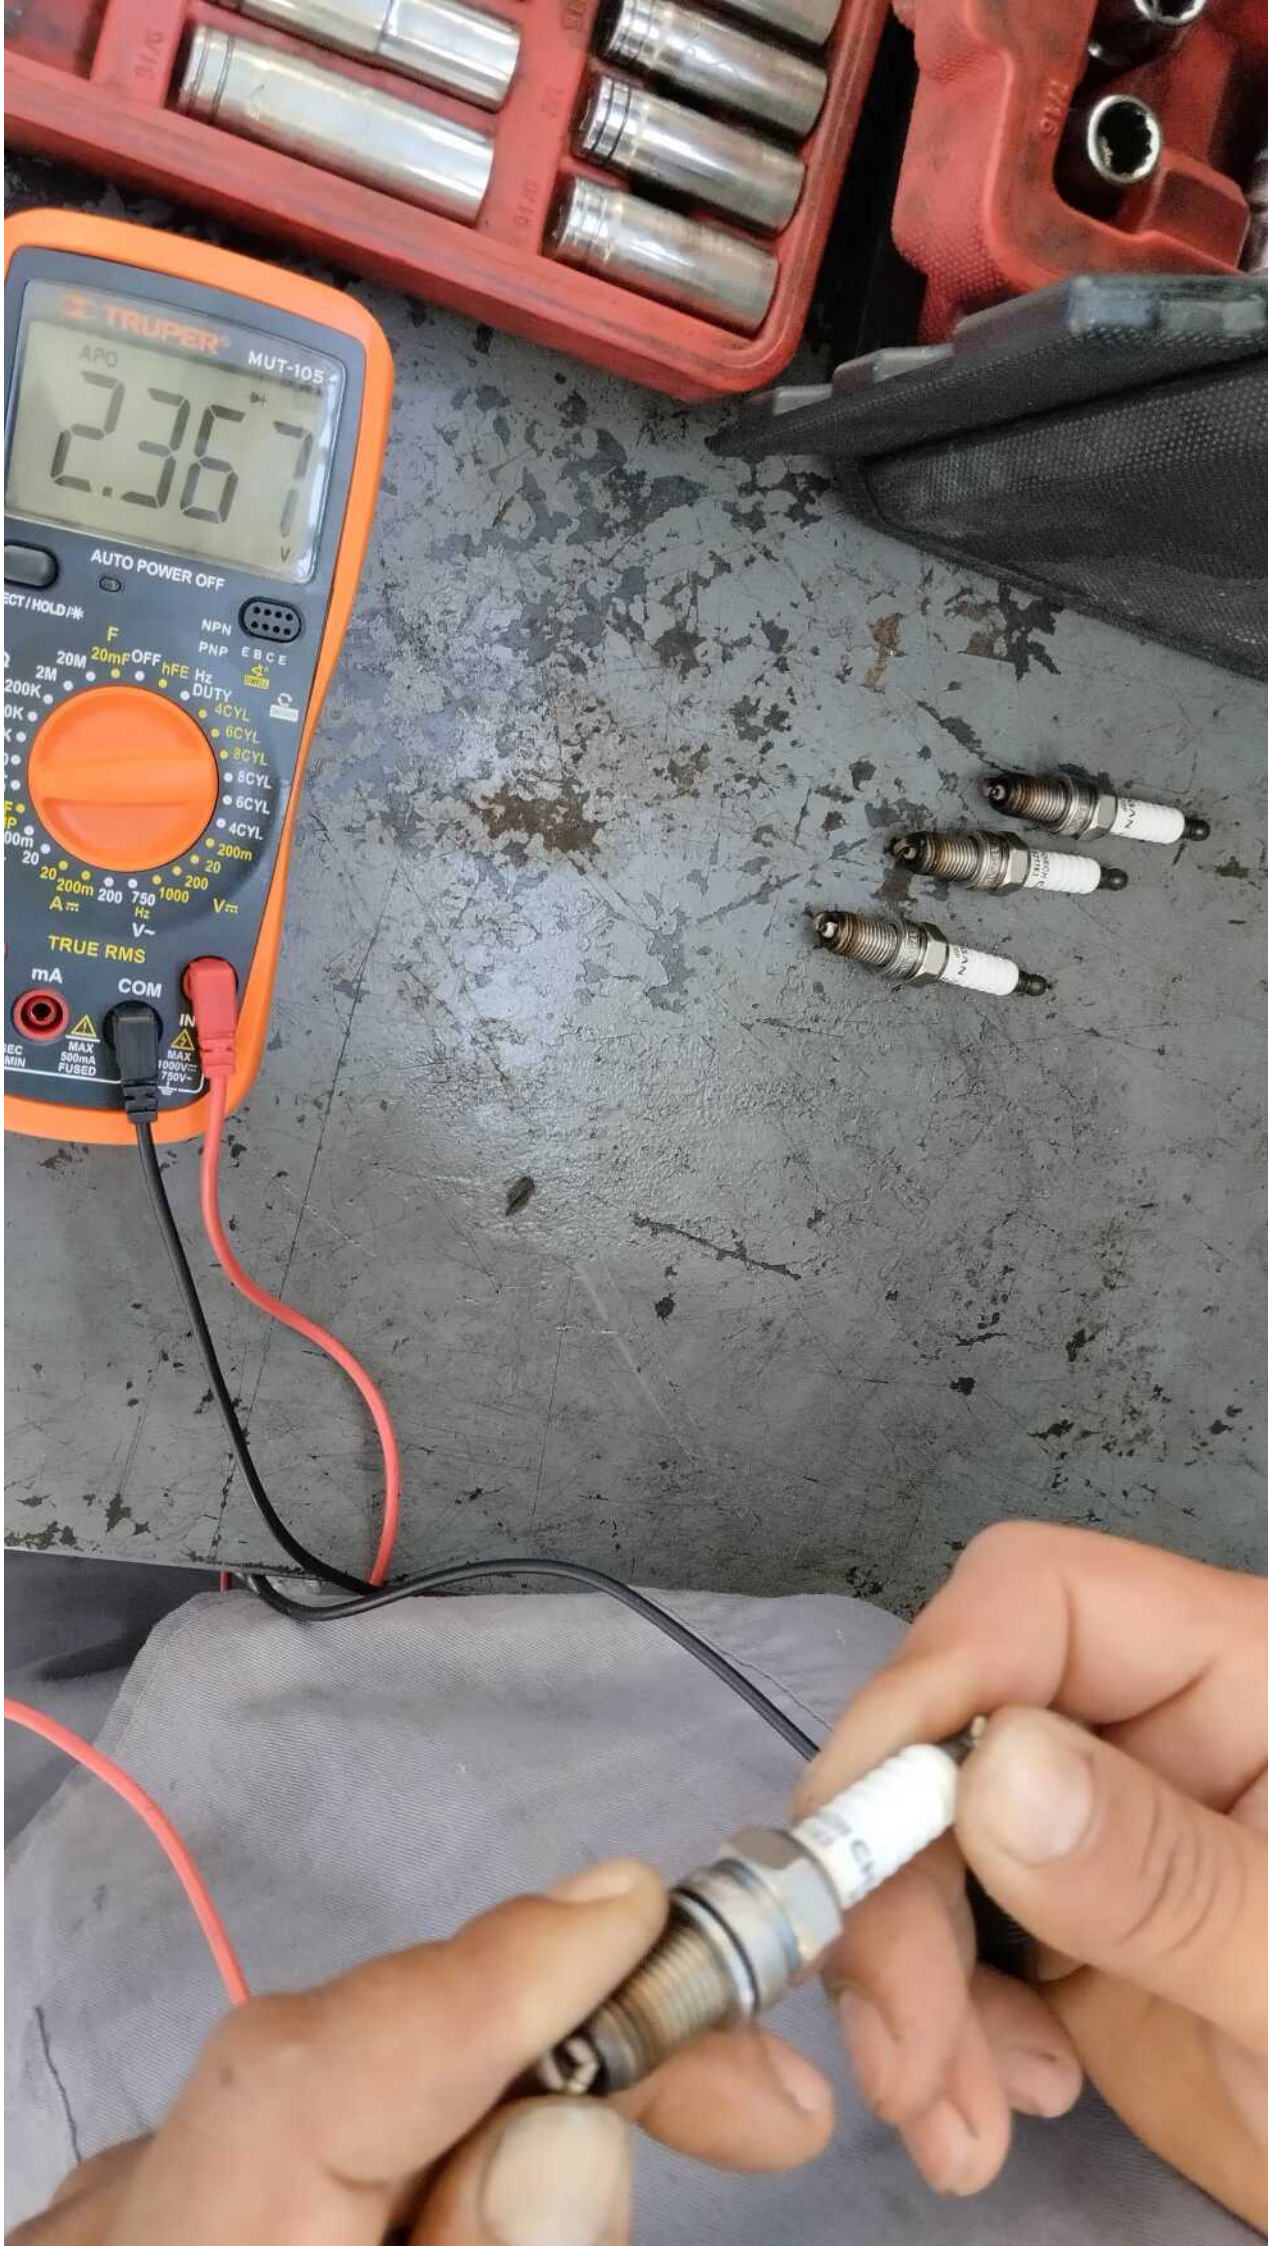

TRUPER MUT-105
APO
2.367

AUTO POWER OFF
SELECT/HOLD/Hz
F
20M 20mF OFF hFE Hz DUTY
200K 200m 200 750 1000 V
TRUE RMS
mA COM IN
MAX 500mA FUSED
MAX 1000V 750V