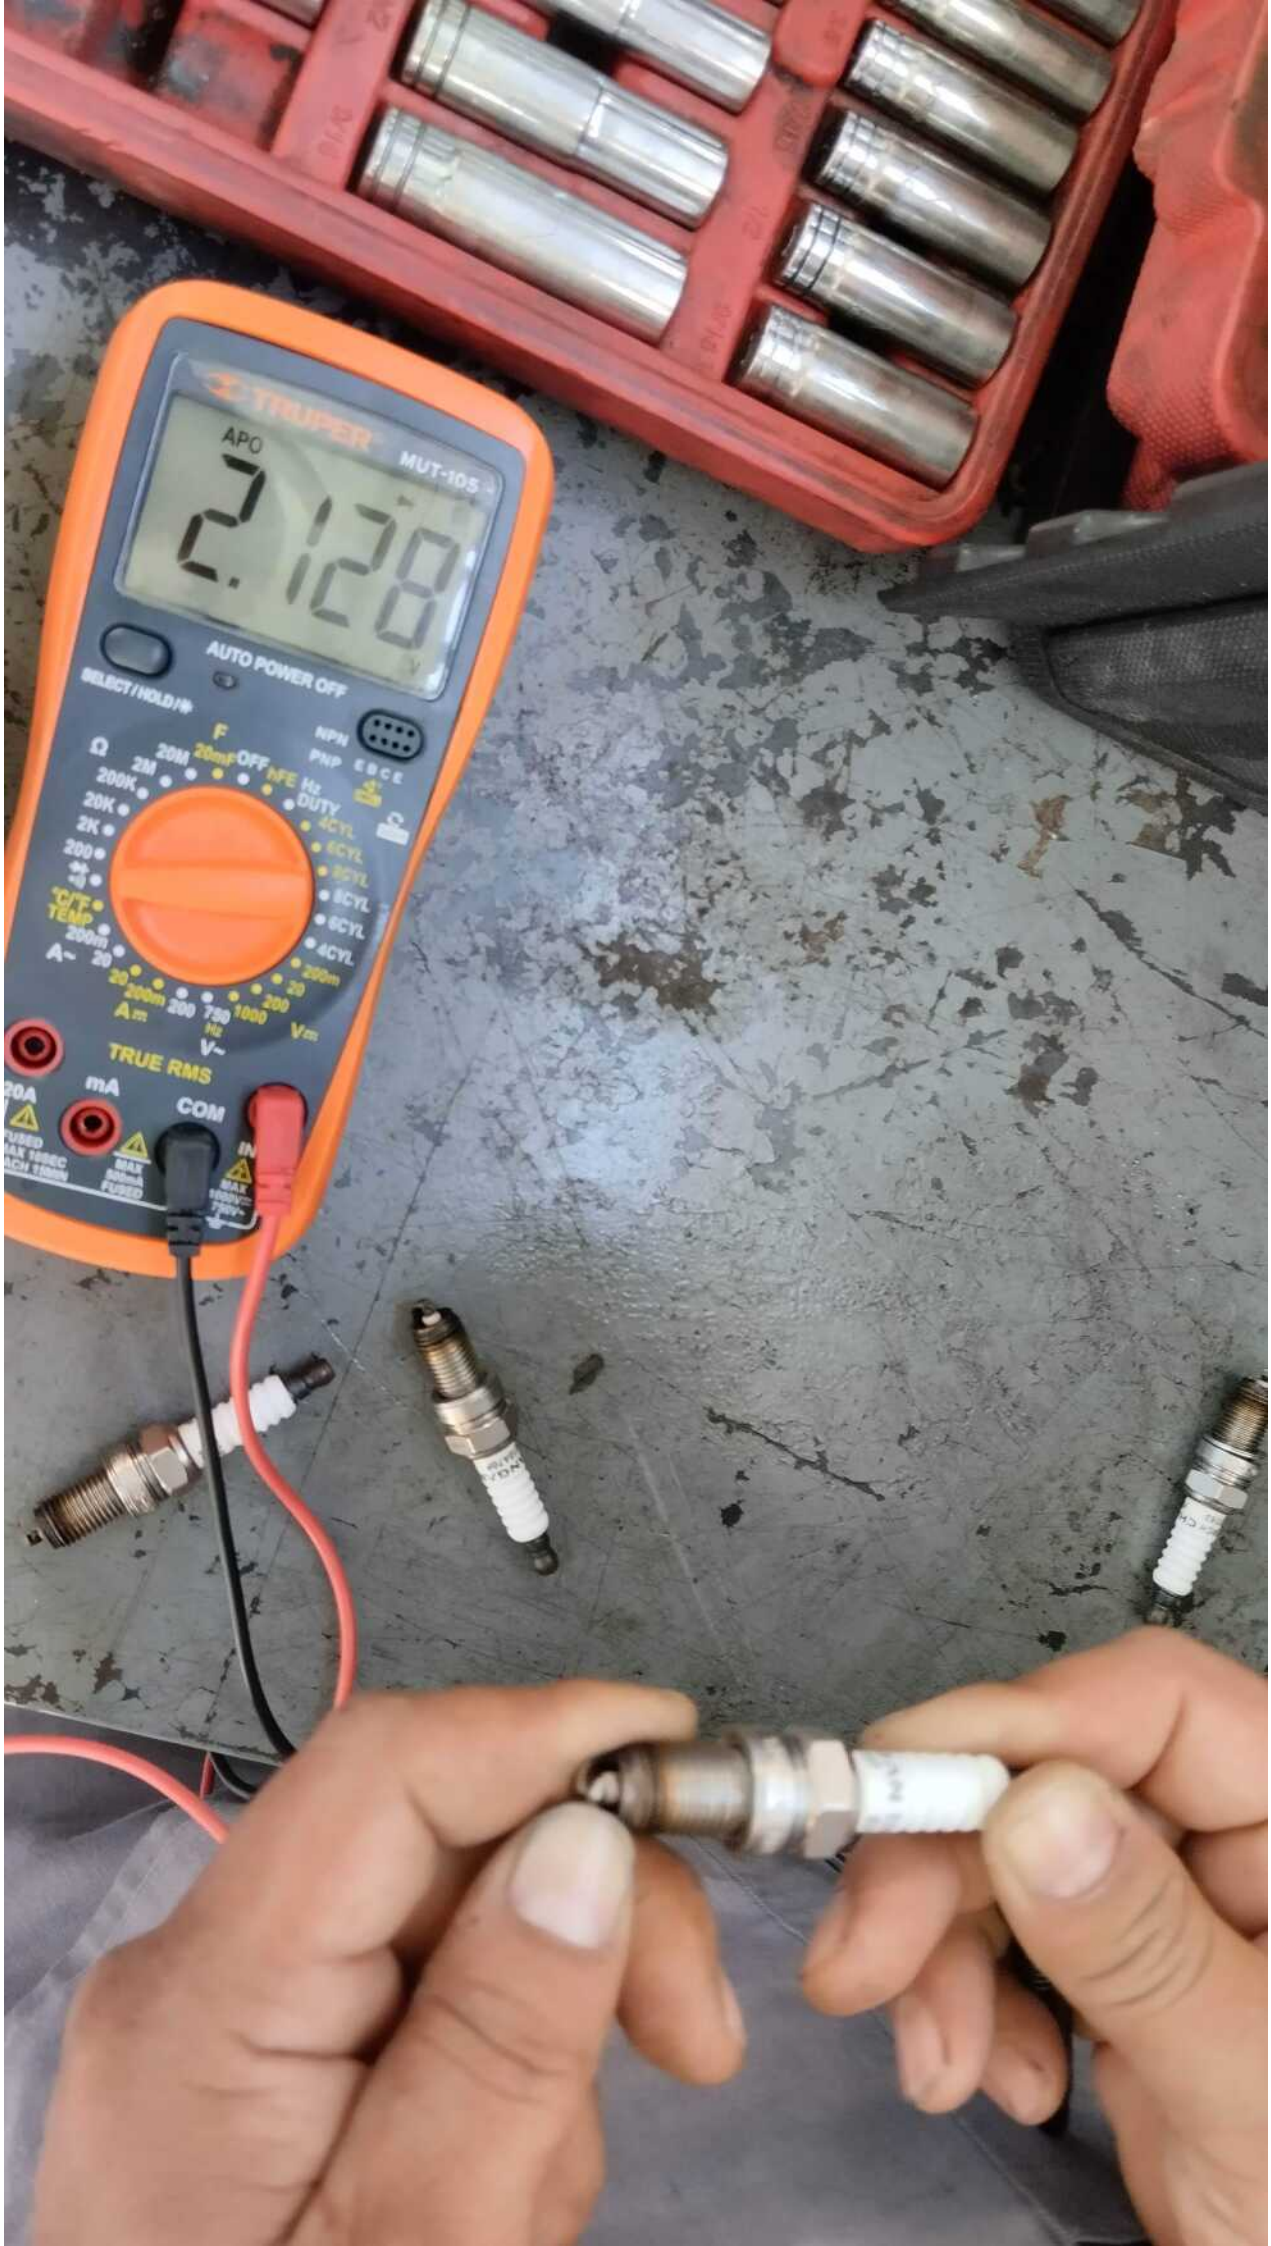

TRUPER MUT-105
APO
2.128

AUTO POWER OFF
SELECT/HOLD/HW
F NPN PNP EBC E
20M 200K 20K 200 200m
200m 20 200m 200 750 1000 200
V_m
TRUE RMS
20A mA COM IN
FUSED MAX 100mEC EACH 100mV
MAX 500mA FUSED
MAX 750V_{DC}