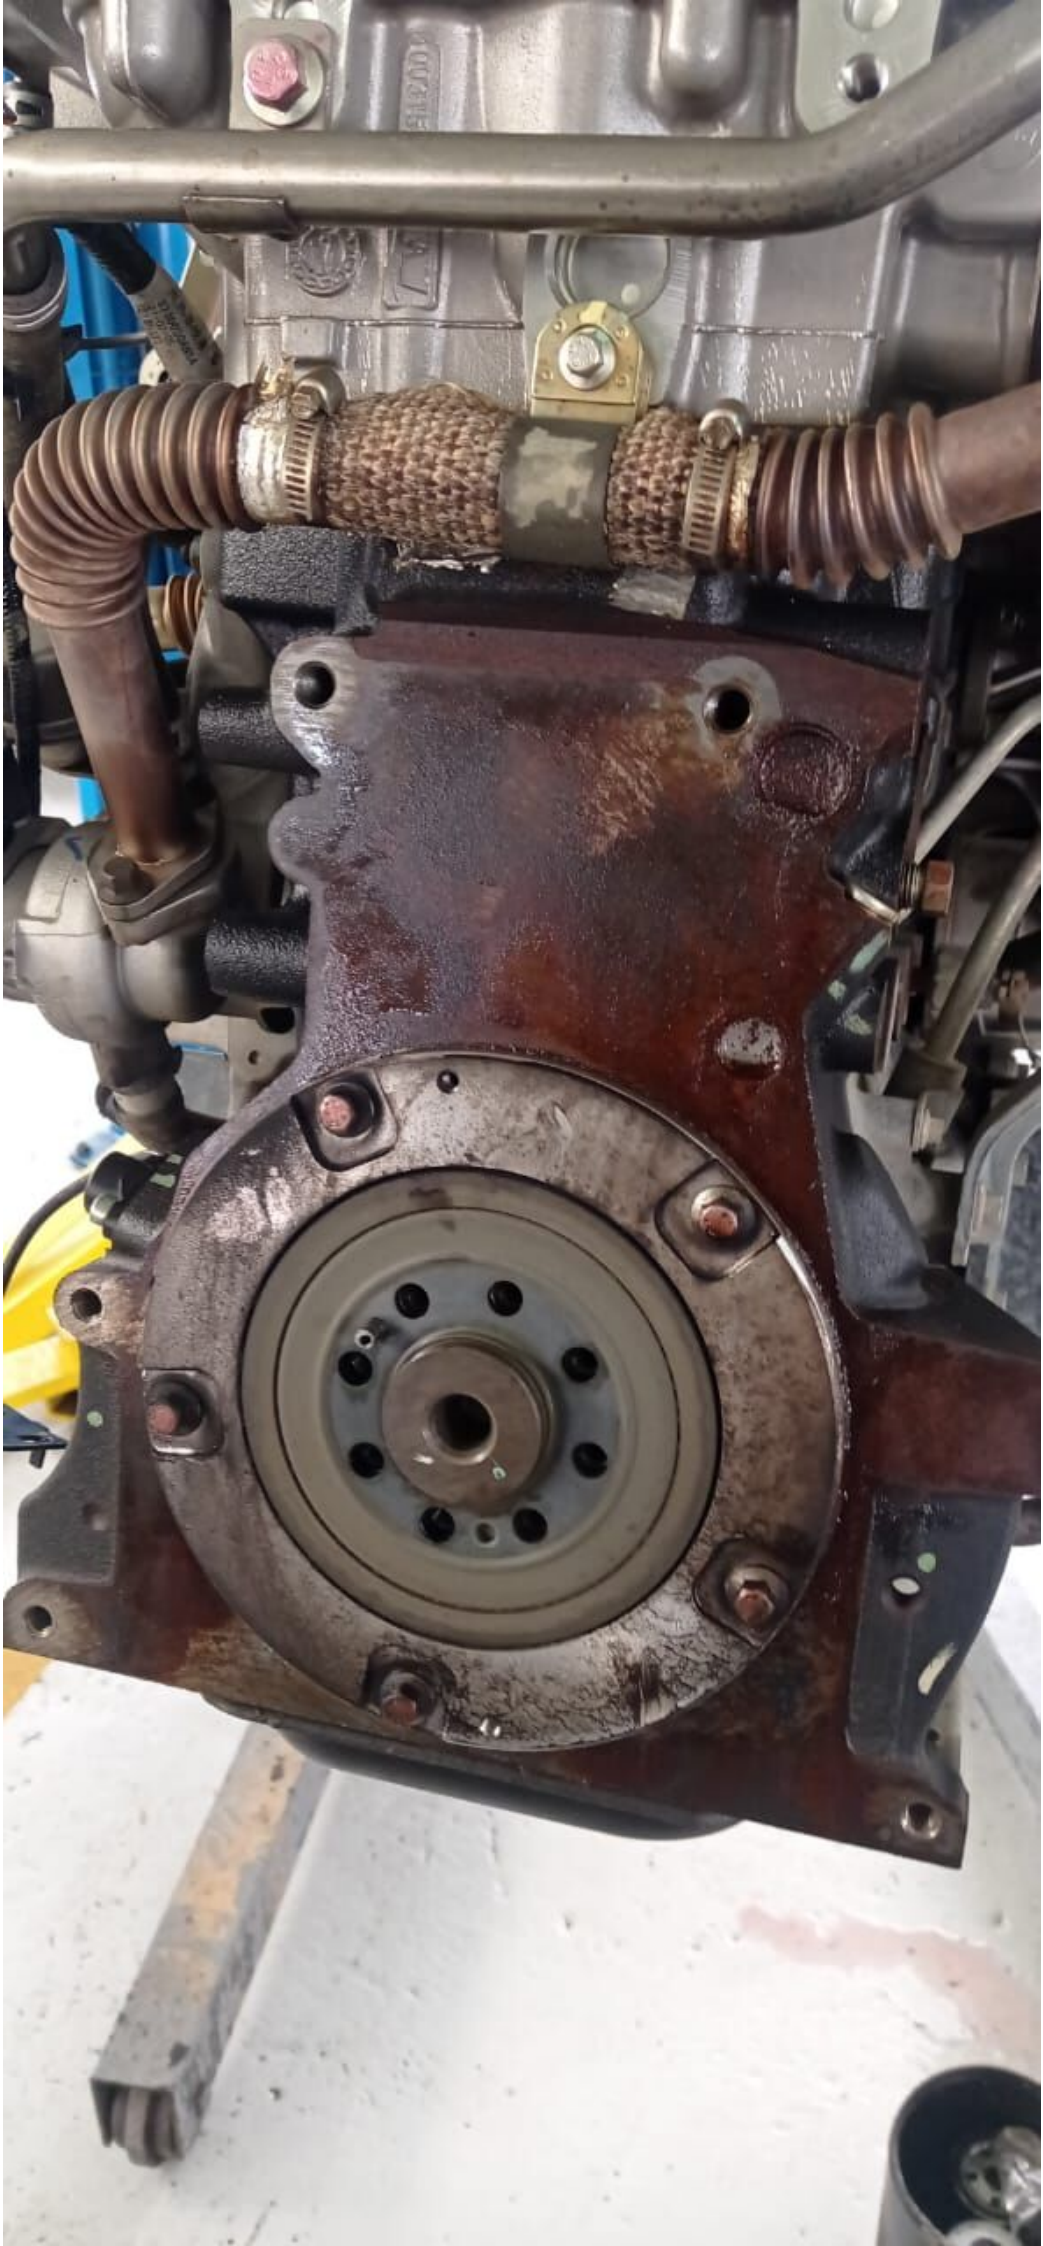

HEBEI CHANGAN AUTOMOBILE CO., LTD

VIN: LSCBBZ2T7MG696275

Trademark: CHANA

Made in China

Model: SC1035SPCC5

Engine model: JE4D25Q5A

Engine displacement: 2499ml

Engine the max.net power: 93kW

Total mass: 3005kg Seats: 5

Manufacture date: 2020-12-24

odo 44485 km

Puerta abierta

odo 44485 km

The central display shows a car icon with the text "Puerta abierta" (Door open) and a diagram of a car with the driver-side door open. The odometer reading is 44485 km. Above the main display are icons for a car, a warning triangle, and a gear.