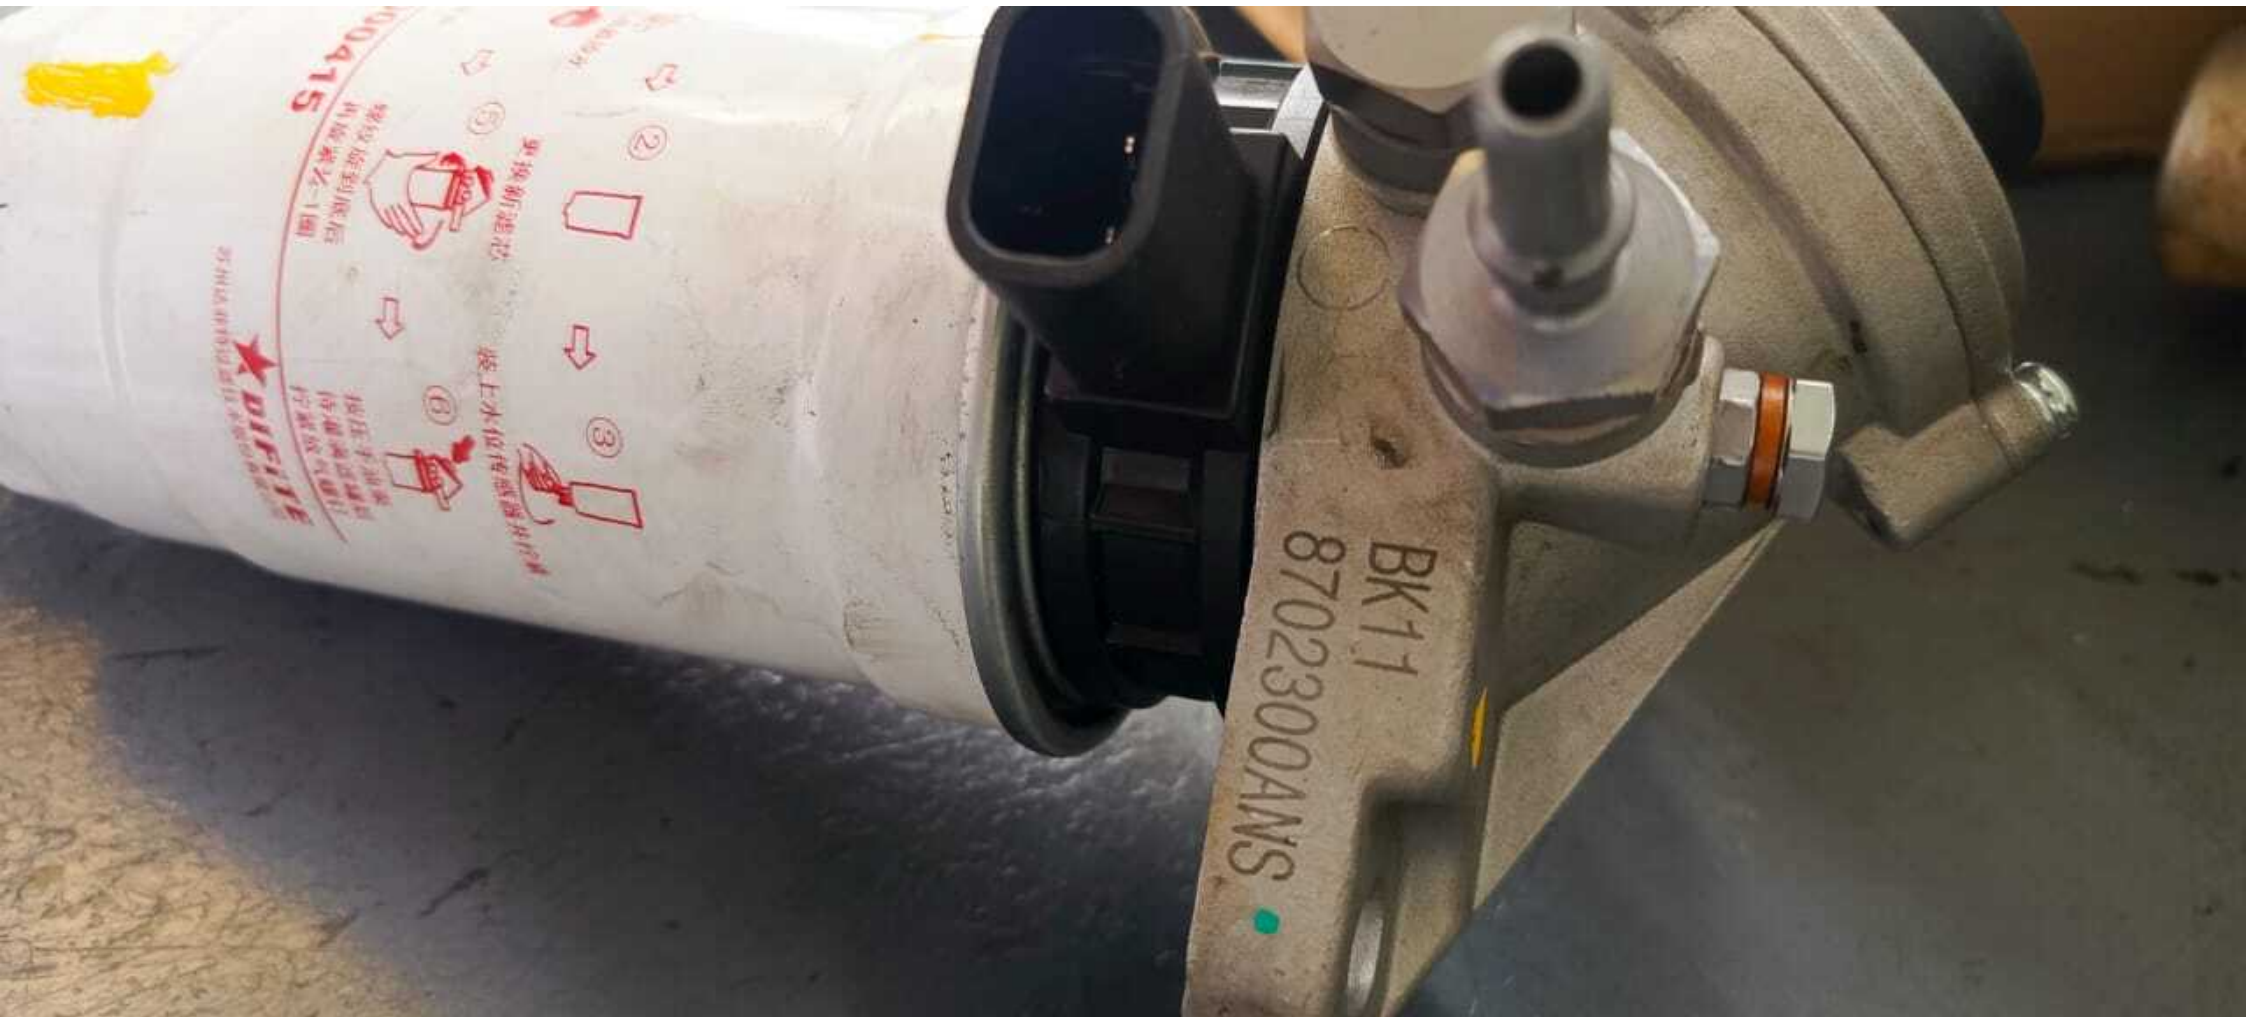

8702300AMS

⑤ 更換新濾芯
將濾殼到底后
再旋轉一週

②

裝上水位傳感器并拧紧

③

④ 按壓手油泵
使燃油系統
充滿油氣進行
行駛

DIFITE

BK11
8702300AMS