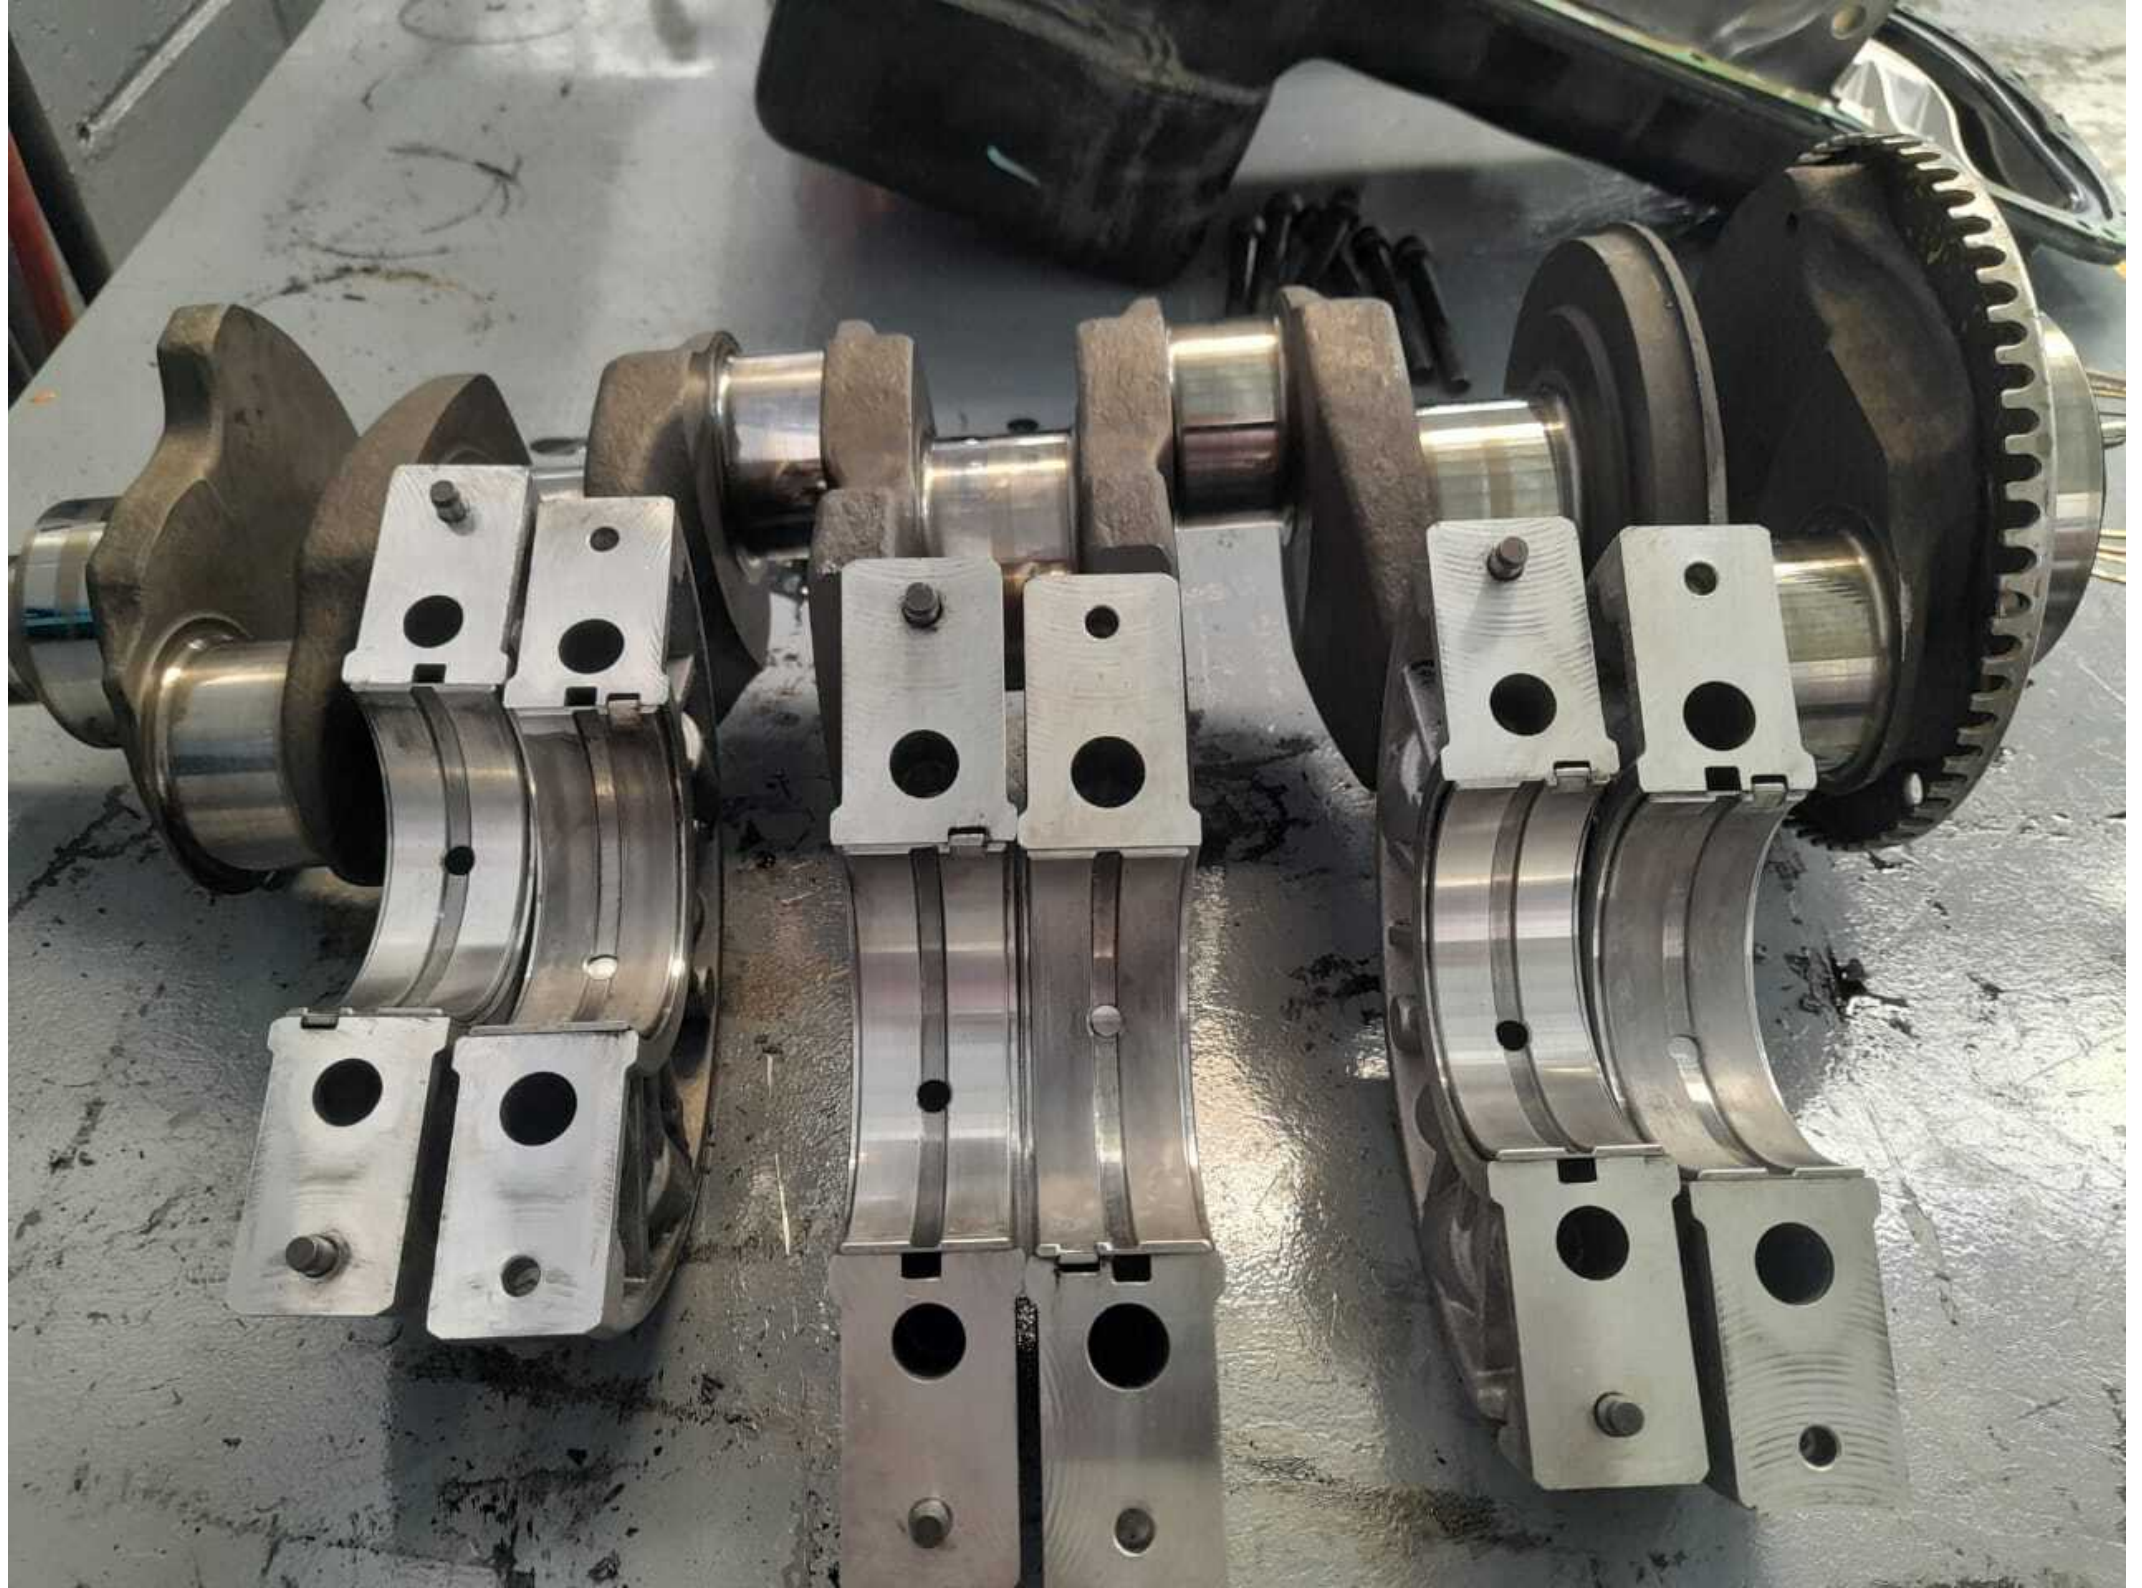

A central digital display area with a black background and white text and icons. At the top, there is a red engine warning light icon. Below it are four icons: a square, a car, a triangle, and a gear. The main text reads "Turn steering wheel to the left" above a steering wheel icon. At the bottom, it shows "000 77292 km".

HEBEI CHANGAN AUTOMOBILE CO., LTD

VIN:LSCBBZ2T1MG612659

Trademark: CHANA

Made in China

Model: SC1035SPCD5

Engine model: JE4D25Q5A

Engine displacement: 2499ml

Engine the max.net power: 93kW

Total mass: 3120kg Seats: 5

Manufacturing date: 2020-10-09

TRUCK ENGINE

REPUBLICA BOLIVARIANA DE VENEZUELA
CARGA
A31DE3S
TACHIRA

JE4D25Q5A
★15-35091091★

8228

1005130RMB