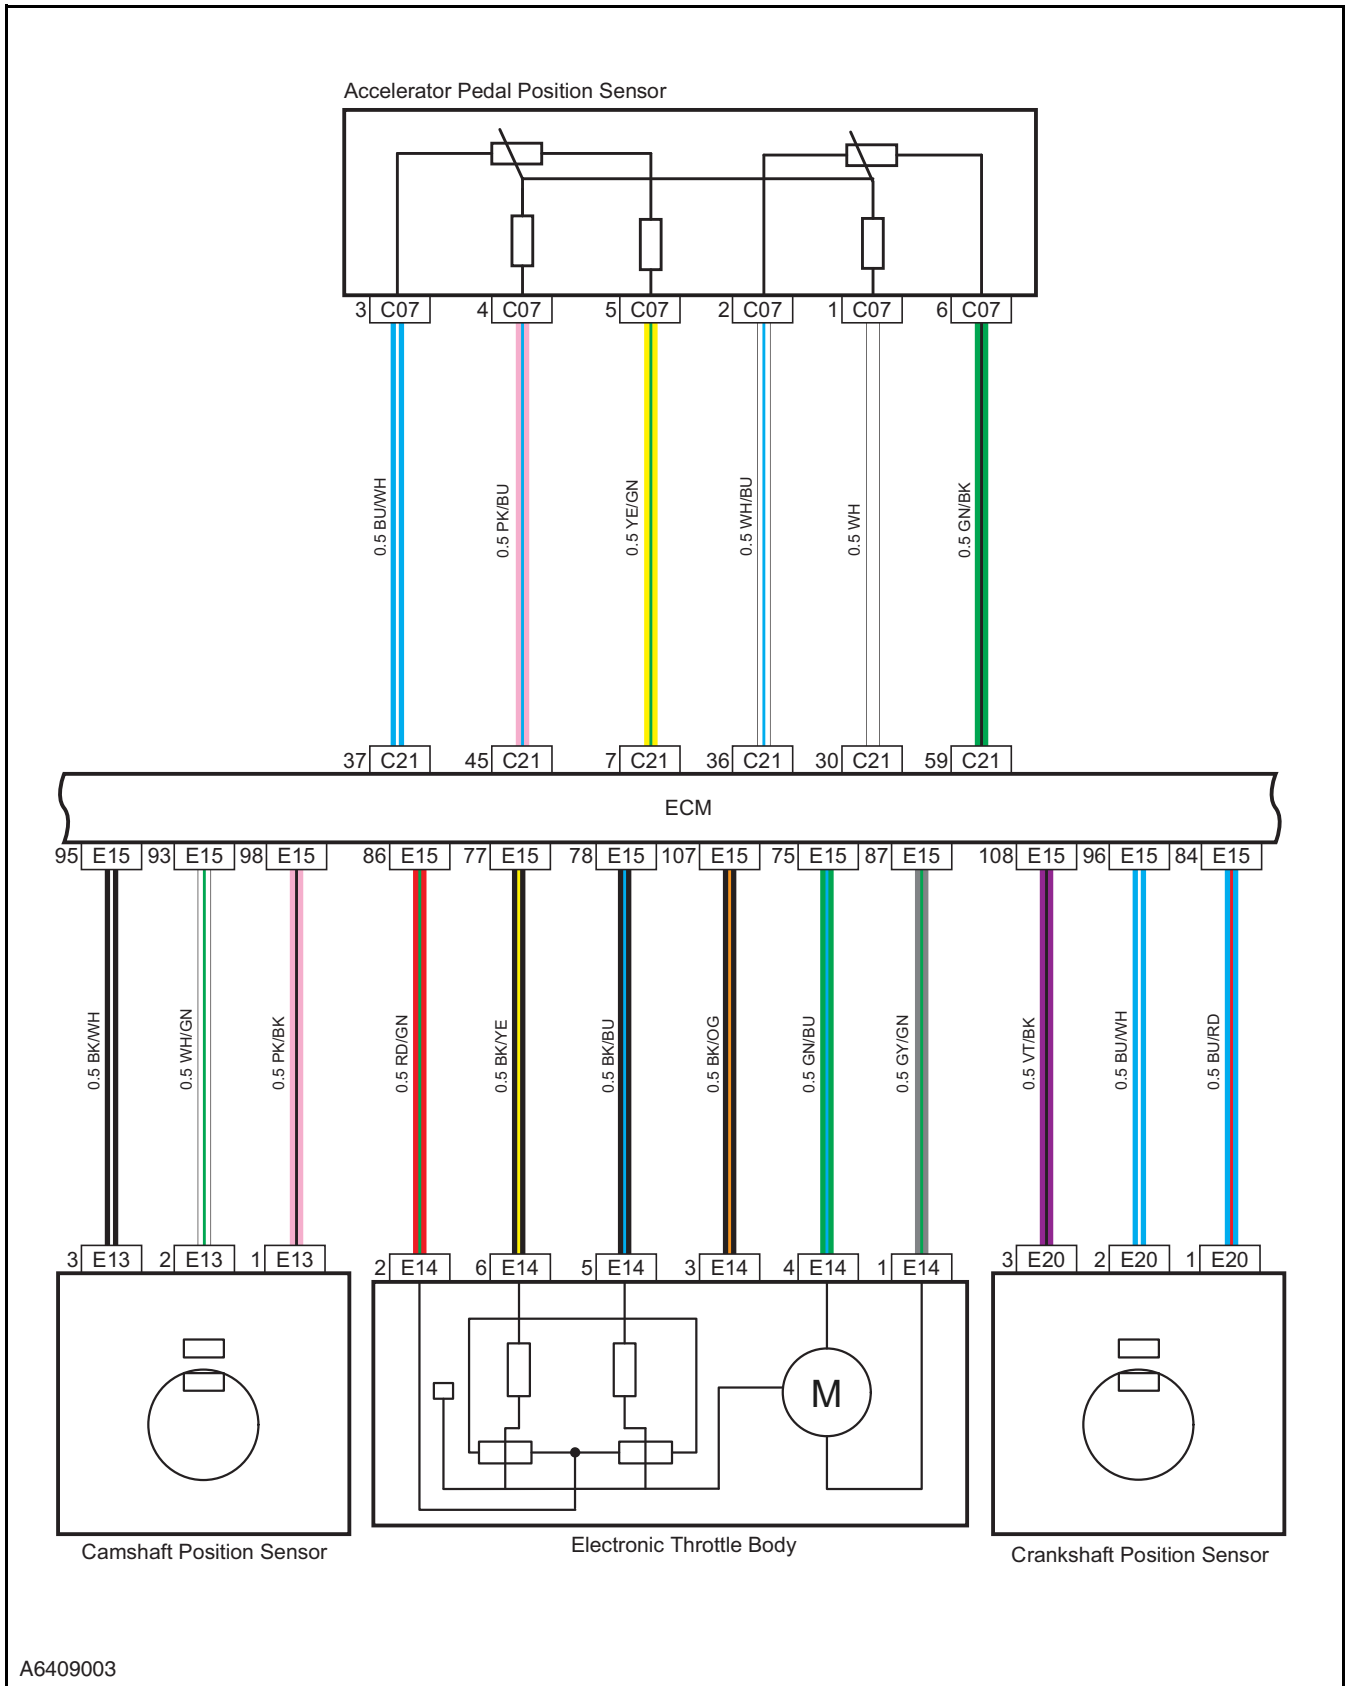

### Accelerator Pedal Position Sensor/Camshaft Position Sensor/Electronic Throttle Body/Crankshaft Position Sensor

A6409003