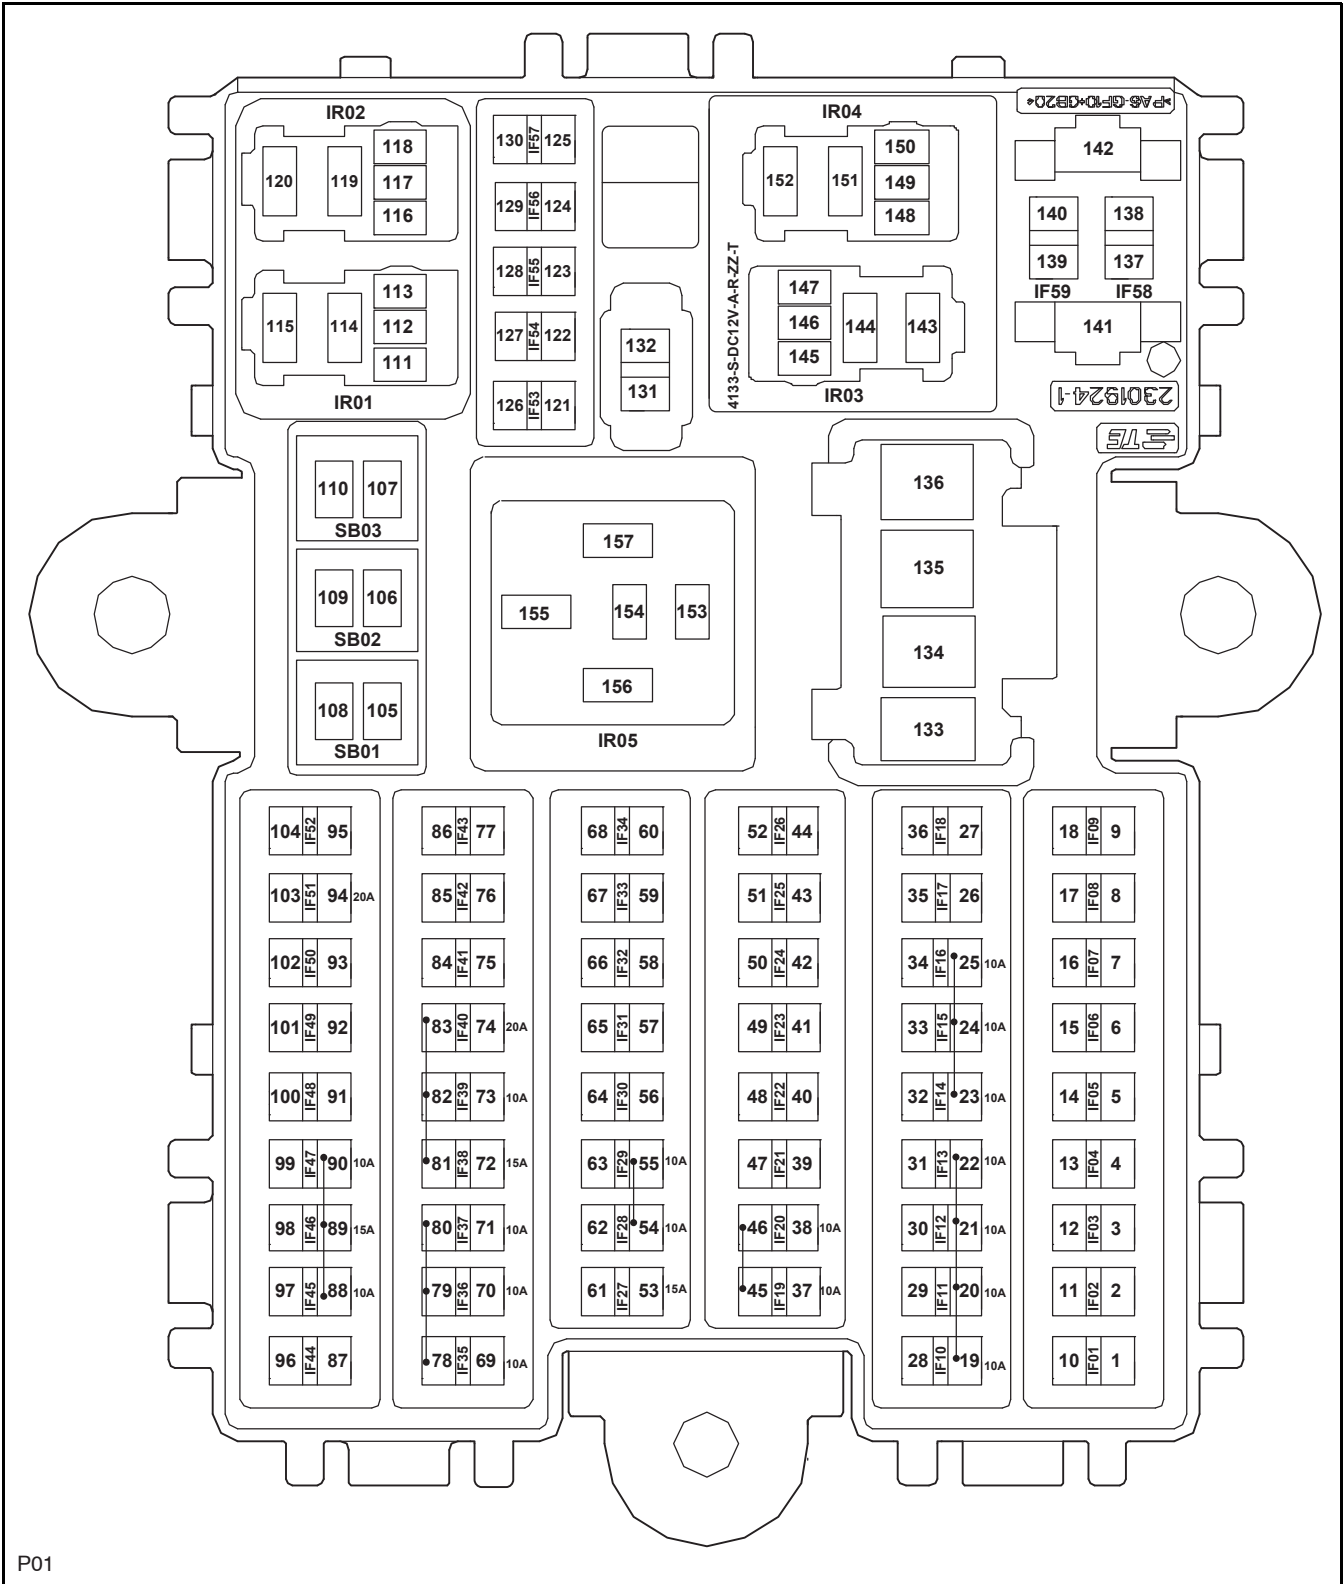

On-board Network System

On-board Network System - 1

On-board Network System - 2

A6426002

Engine Compartment Main Fuse Box

C13

Instrument Panel Fuse Box

P01

Engine Compartment Wiring Harness to Instrument Panel Wiring Harness - Right

Instrument Panel Wiring Harness to Engine Compartment Wiring Harness - Right

Engine Compartment Wiring Harness to Instrument Panel Wiring Harness - Instrument Panel Fuse Box