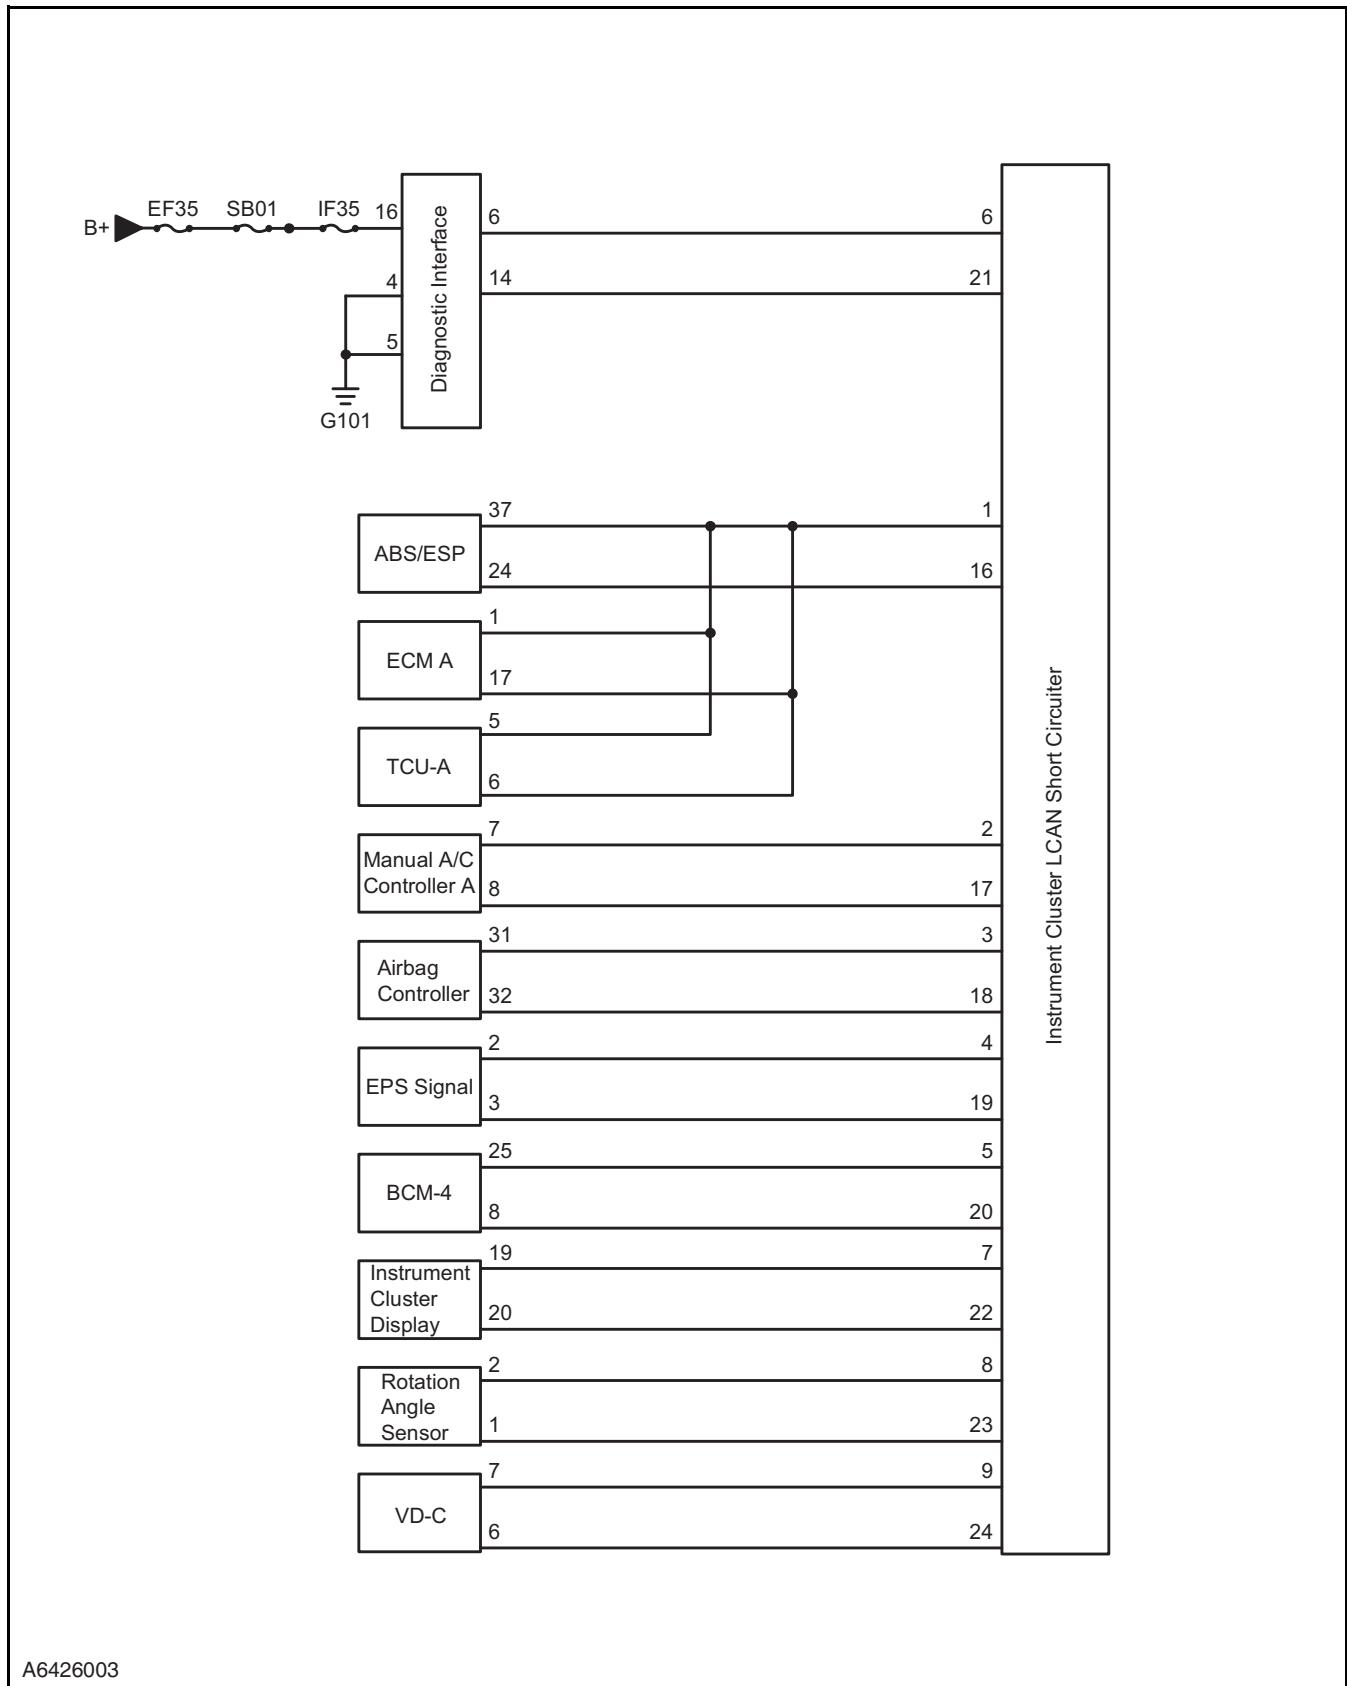

On-board Network System

On-board Network System - 1

On-board Network System - 2

A6426002

Engine Compartment Main Fuse Box

C13

Instrument Panel Fuse Box

P01

Engine Compartment Wiring Harness to Instrument Panel Wiring Harness - Right

Instrument Panel Wiring Harness to Engine Compartment Wiring Harness - Right

Engine Compartment Wiring Harness to Instrument Panel Wiring Harness - Instrument Panel Fuse Box