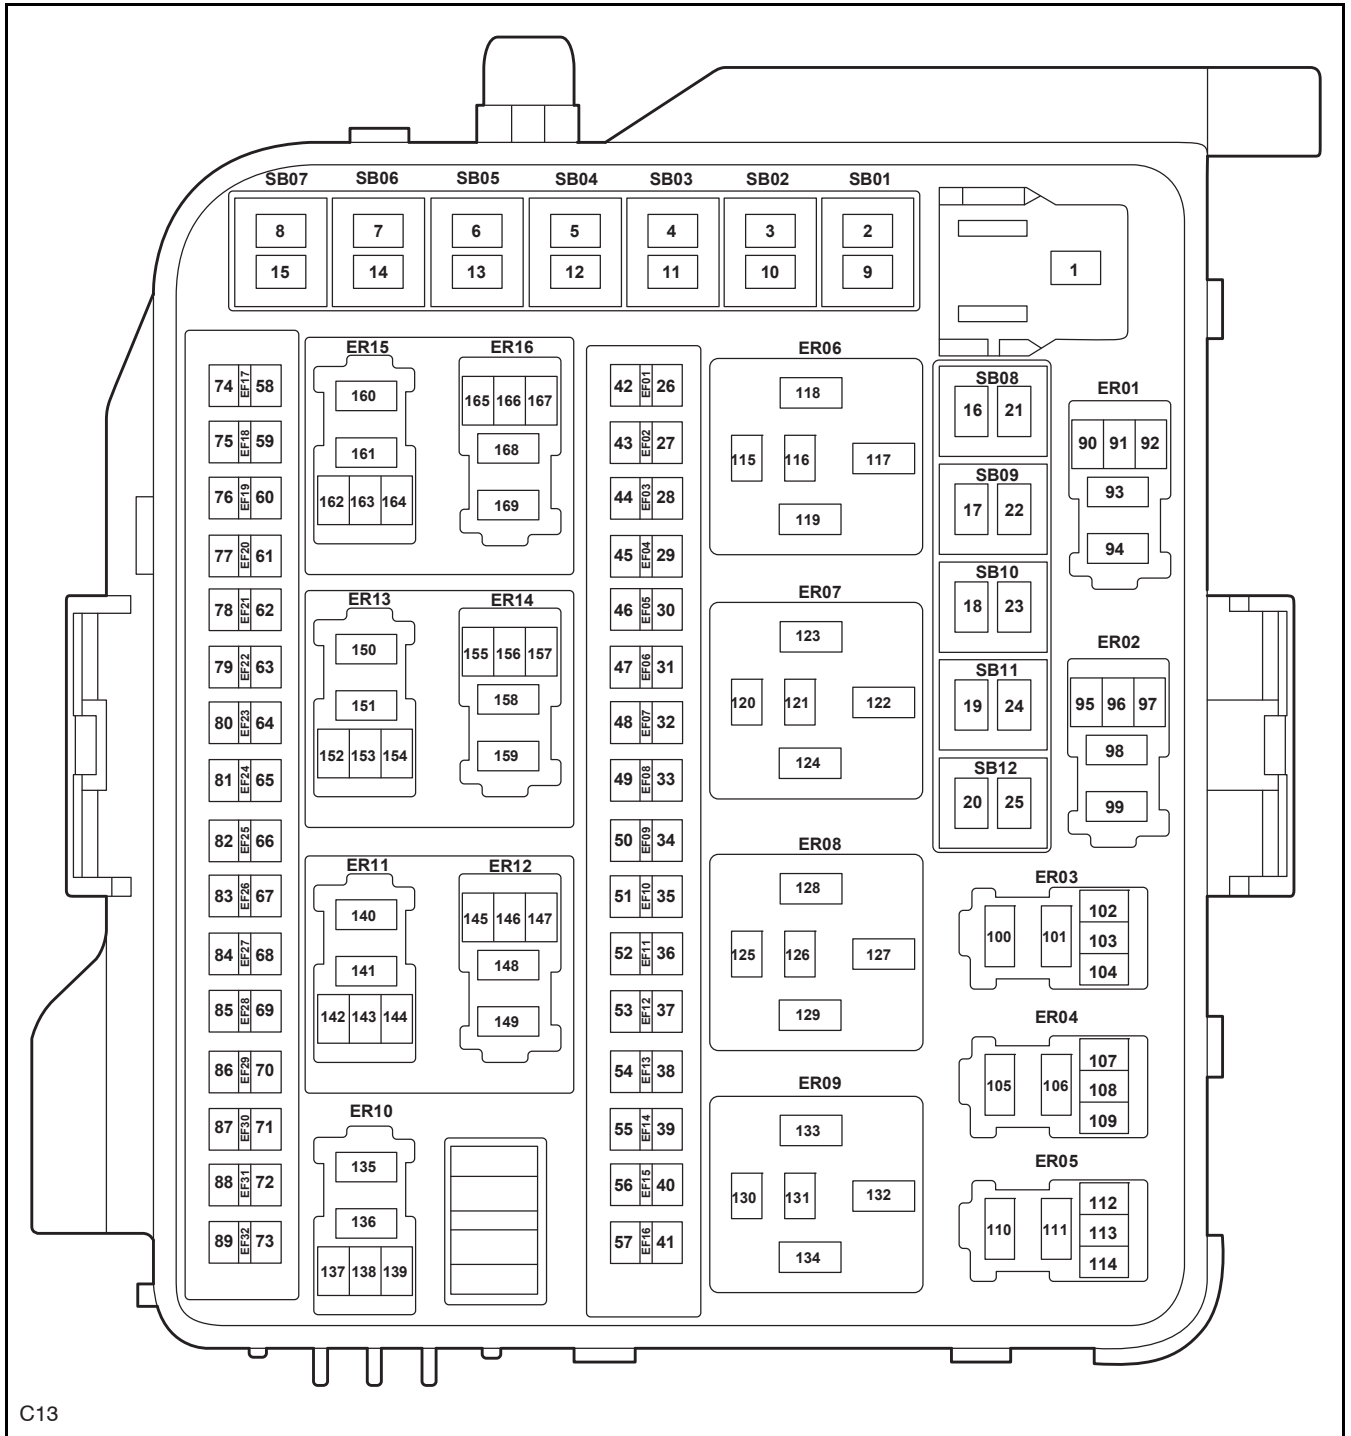

On-board Network System

On-board Network System - 1

On-board Network System - 2

A6426002

Engine Compartment Main Fuse Box

C13

Instrument Panel Fuse Box

P01

Engine Compartment Wiring Harness to Instrument Panel Wiring Harness - Right

Instrument Panel Wiring Harness to Engine Compartment Wiring Harness - Right

Engine Compartment Wiring Harness to Instrument Panel Wiring Harness - Instrument Panel Fuse Box

Instrument Panel Wiring Harness - Instrument Panel Fuse Box to Engine Compartment Wiring Harness

Engine Compartment Wiring Harness to Instrument Panel Wiring Harness - Left

Instrument Panel Wiring Harness to Engine Compartment Wiring Harness - Left