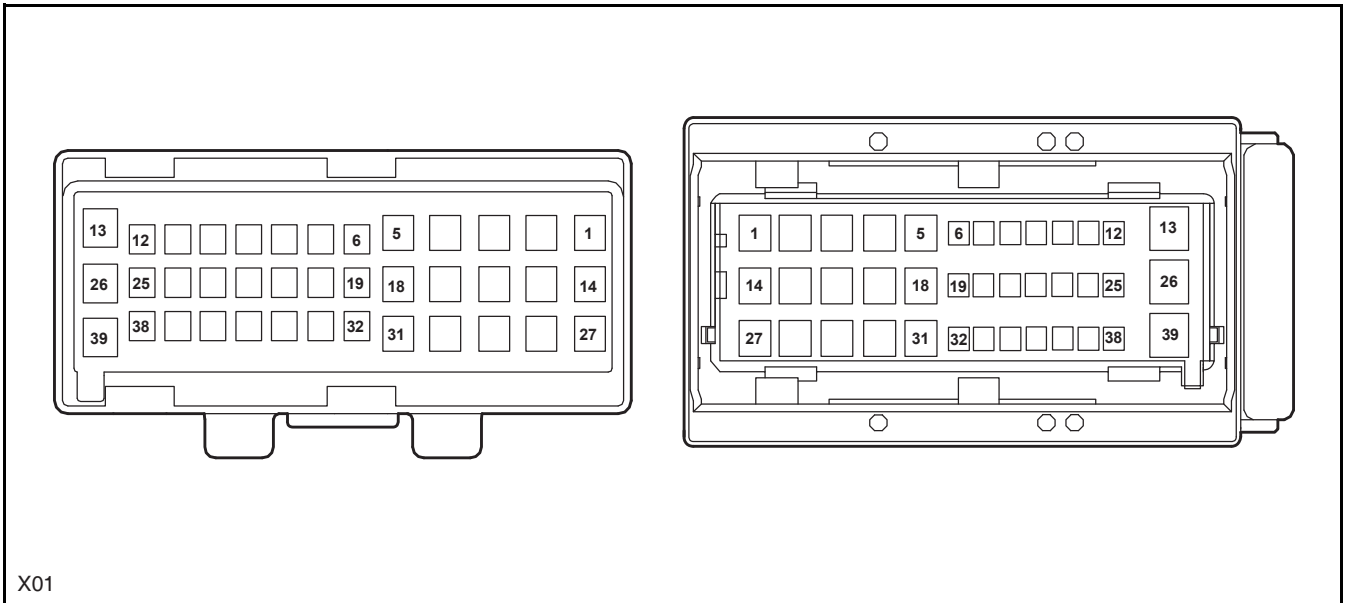

On-board Network System

On-board Network System - 1

On-board Network System - 2

A6426002

Engine Compartment Main Fuse Box

C13

Instrument Panel Fuse Box

P01

Engine Compartment Wiring Harness to Instrument Panel Wiring Harness - Right

Instrument Panel Wiring Harness to Engine Compartment Wiring Harness - Right

Engine Compartment Wiring Harness to Instrument Panel Wiring Harness - Instrument Panel Fuse Box