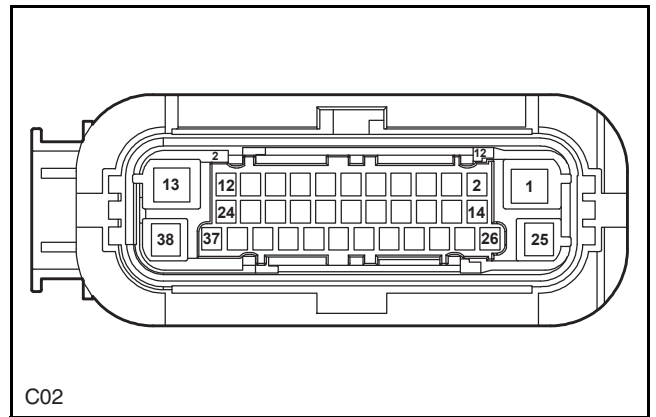

ABS/ESP

C02