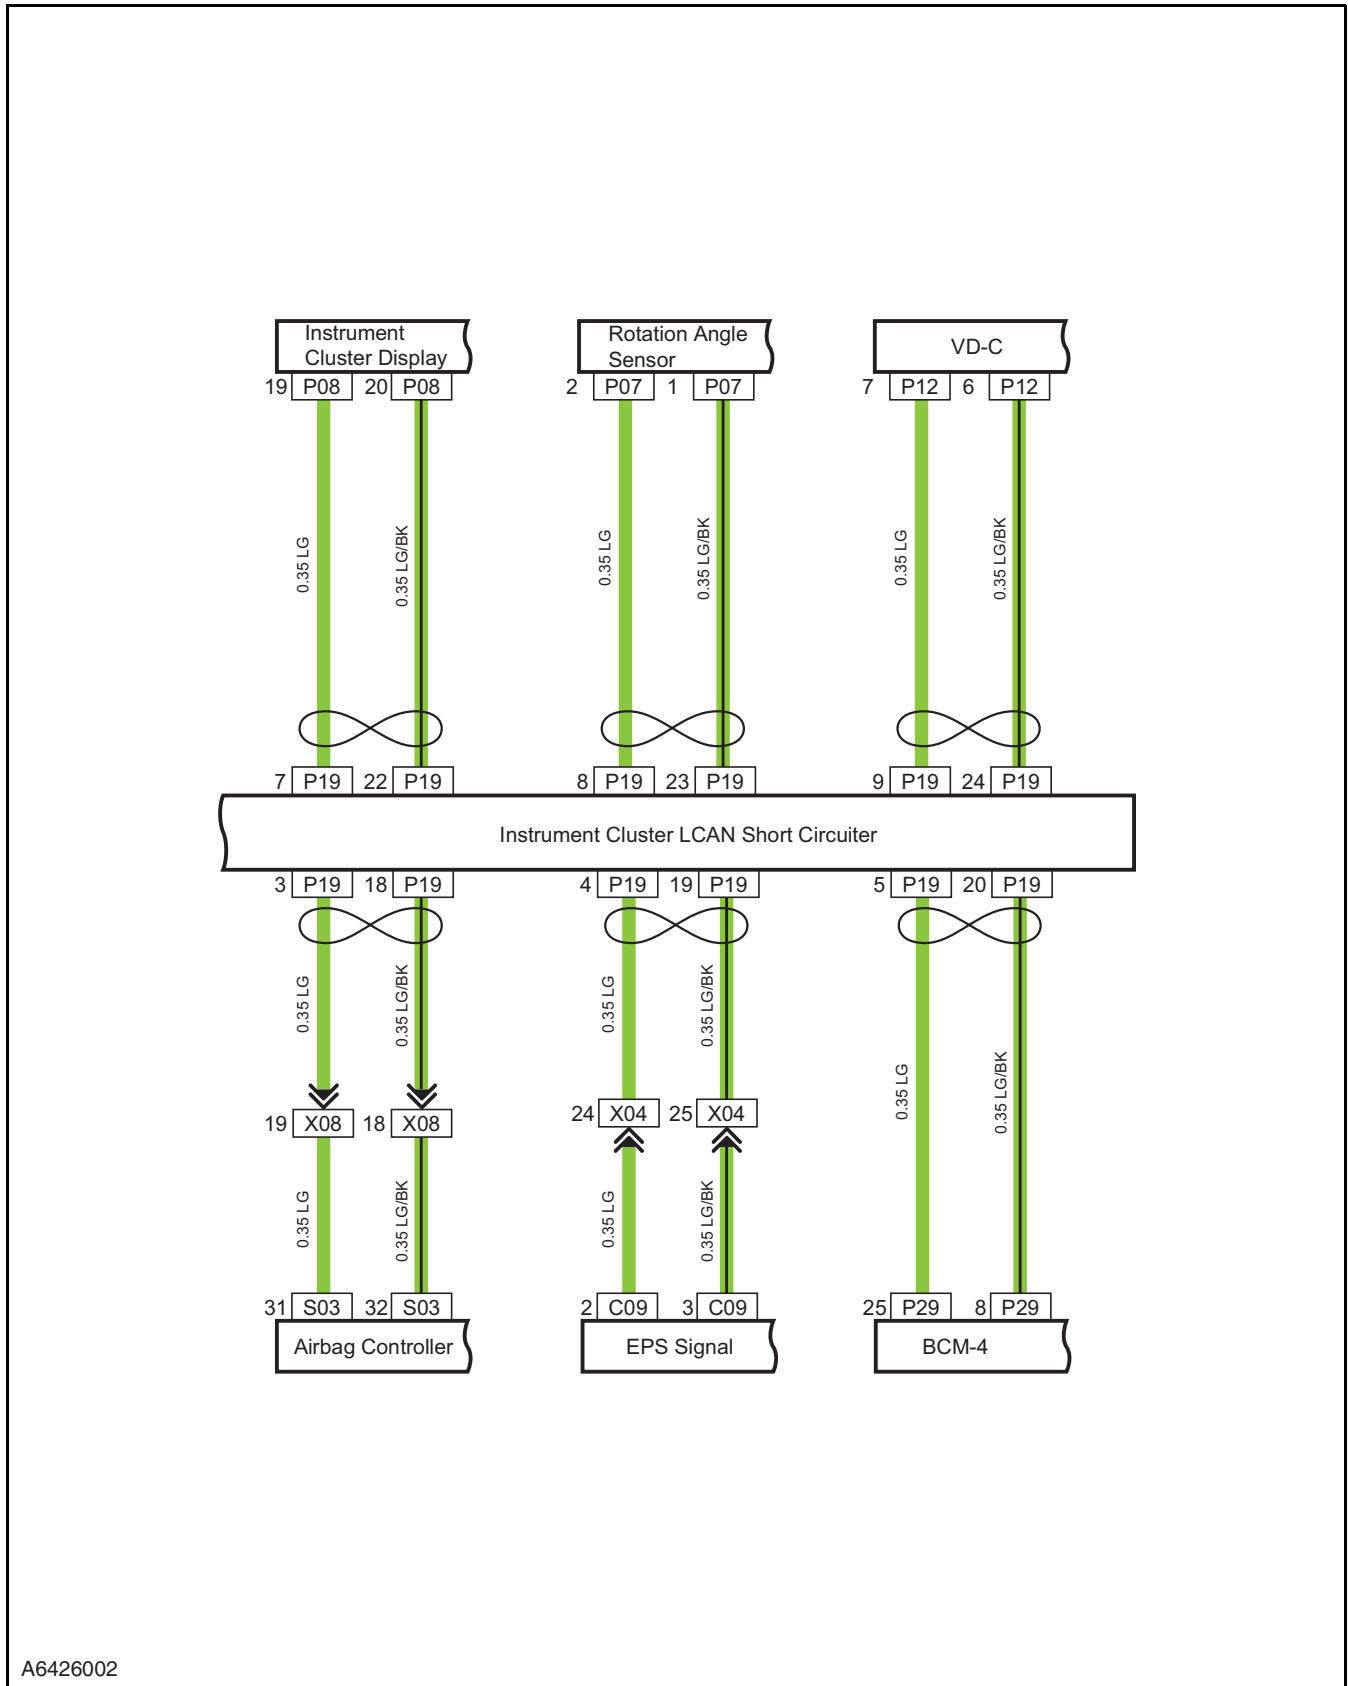

On-board Network System

On-board Network System - 1

On-board Network System - 2

A6426002

Engine Compartment Main Fuse Box

C13

Instrument Panel Fuse Box

P01

Engine Compartment Wiring Harness to Instrument Panel Wiring Harness - Right

Instrument Panel Wiring Harness to Engine Compartment Wiring Harness - Right

Engine Compartment Wiring Harness to Instrument Panel Wiring Harness - Instrument Panel Fuse Box

Instrument Panel Wiring Harness - Instrument Panel Fuse Box to Engine Compartment Wiring Harness

Engine Compartment Wiring Harness to Instrument Panel Wiring Harness - Left

Instrument Panel Wiring Harness to Engine Compartment Wiring Harness - Left

Instrument Panel Wiring Harness to Chassis Wiring Harness - Right

Chassis Wiring Harness to Instrument Panel Wiring Harness - Right

Engine Compartment Wiring Harness to TCU Wiring Harness

TCU Wiring Harness to Engine Compartment Wiring Harness