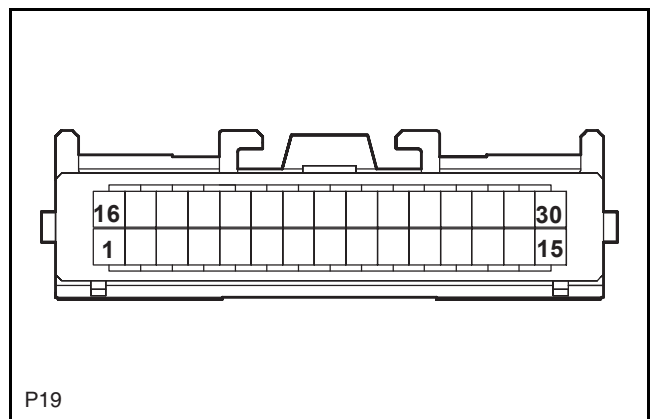

C21

TCU A

Rotation Angle Sensor

Instrument Cluster Display

VD-C

Diagnostic Interface

Instrument Cluster LCAN Short Circuiter

Manual A/C Controller A