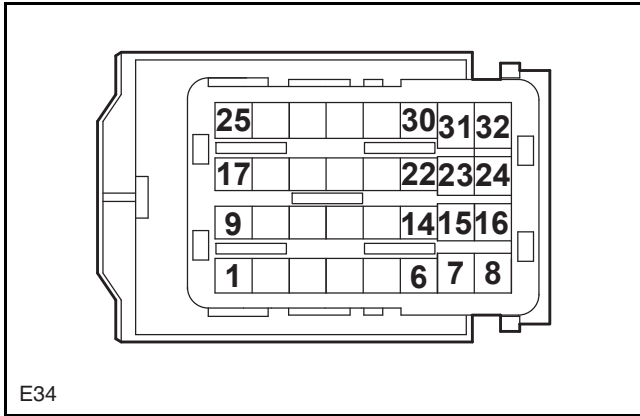

C21

TCU A

Rotation Angle Sensor

Instrument Cluster Display

VD-C

Diagnostic Interface

Instrument Cluster LCAN Short Circuiter

Manual A/C Controller A