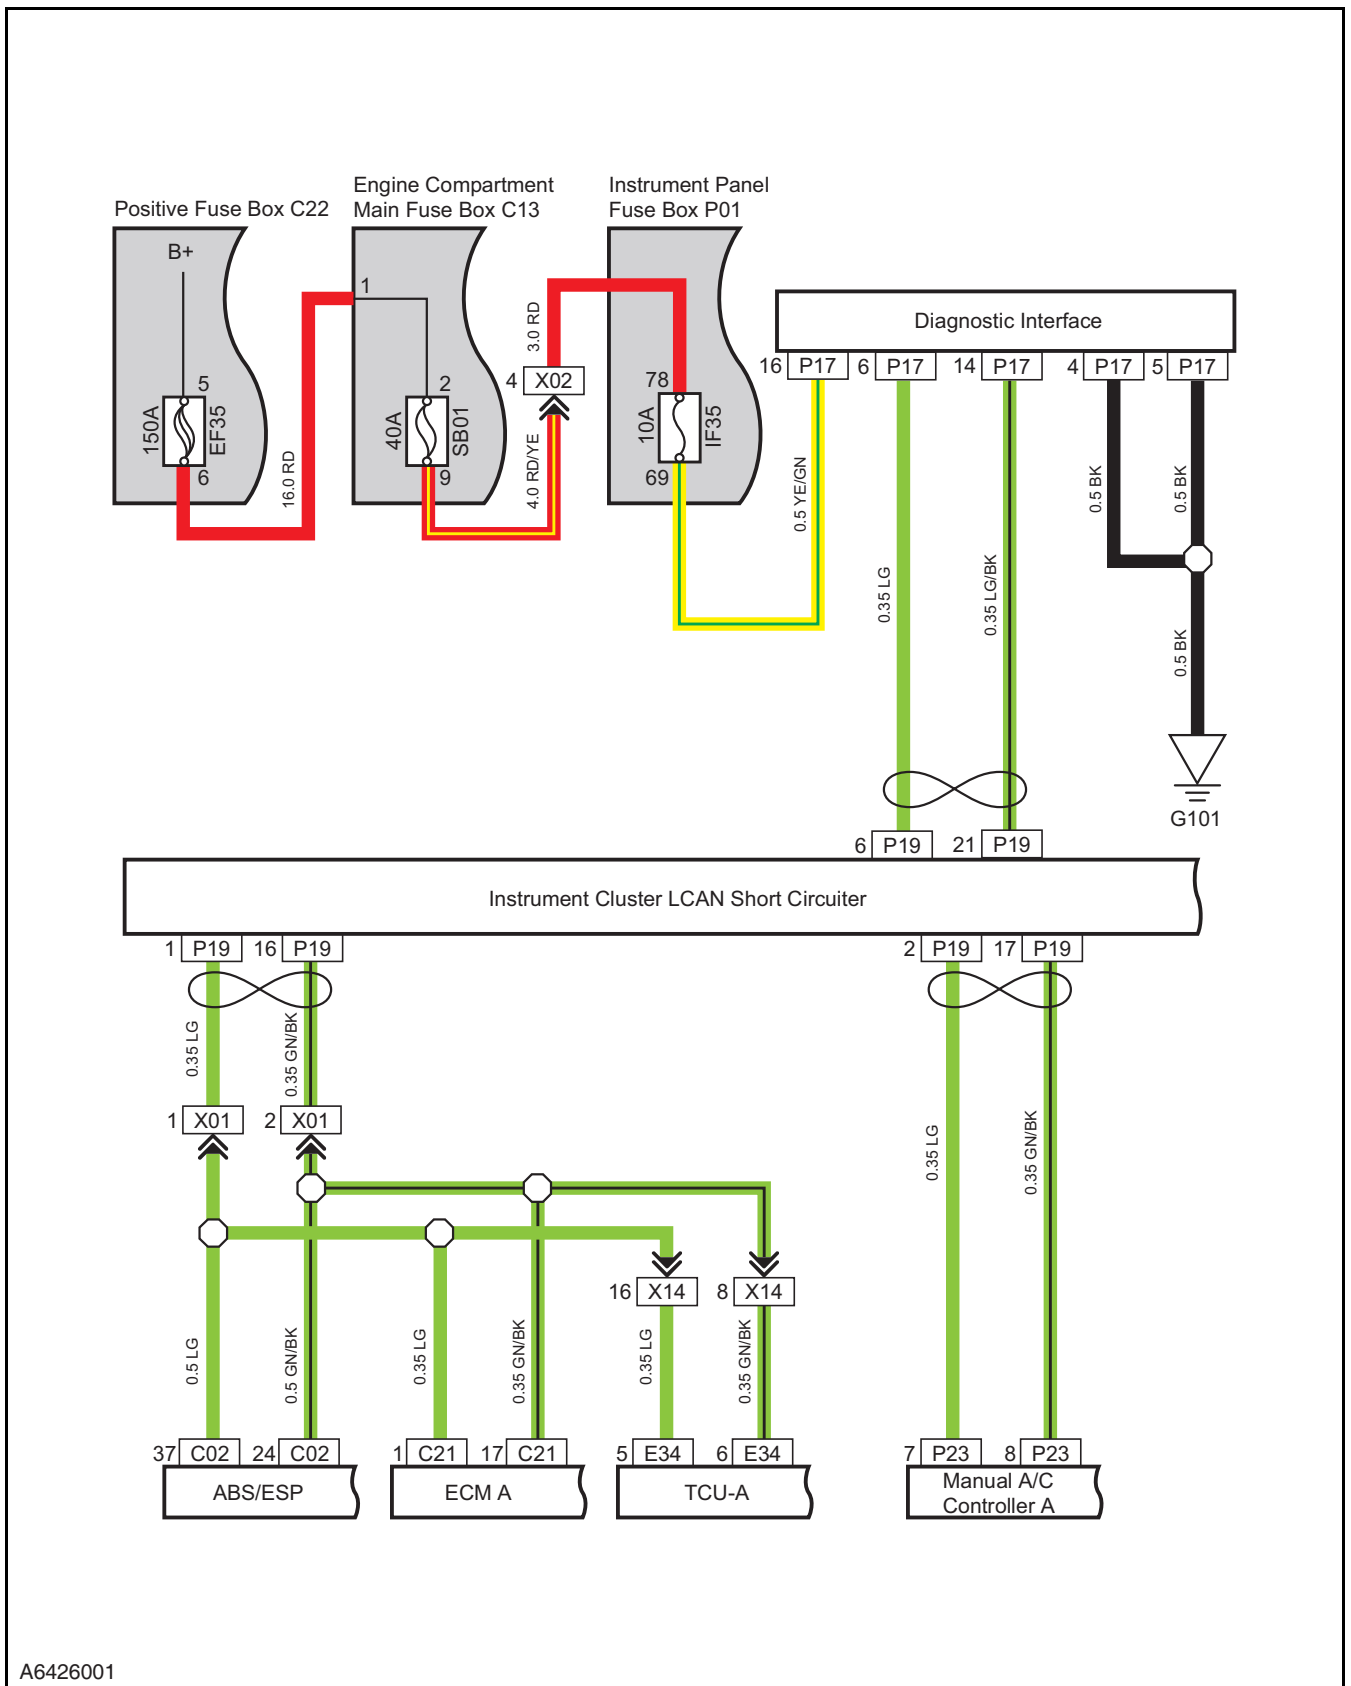

On-board Network System

On-board Network System - 1

On-board Network System - 2

A6426002

Engine Compartment Main Fuse Box

C13

Instrument Panel Fuse Box

P01

Engine Compartment Wiring Harness to Instrument Panel Wiring Harness - Right

Instrument Panel Wiring Harness to Engine Compartment Wiring Harness - Right

Engine Compartment Wiring Harness to Instrument Panel Wiring Harness - Instrument Panel Fuse Box

Instrument Panel Wiring Harness - Instrument Panel Fuse Box to Engine Compartment Wiring Harness

Engine Compartment Wiring Harness to Instrument Panel Wiring Harness - Left

Instrument Panel Wiring Harness to Engine Compartment Wiring Harness - Left

Instrument Panel Wiring Harness to Chassis Wiring Harness - Right

Chassis Wiring Harness to Instrument Panel Wiring Harness - Right

Engine Compartment Wiring Harness to TCU Wiring Harness

TCU Wiring Harness to Engine Compartment Wiring Harness